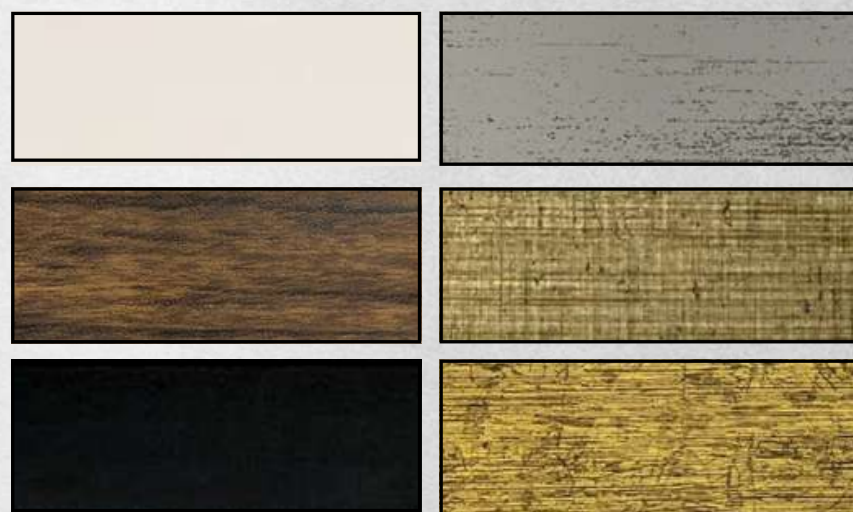

PASPATUR

BOX LINE

Frame dimensions

2.0 cm wide

2.0 cm thick

Colors

Picture dimensions

10 cm x 15 cm

15 cm x 21 cm