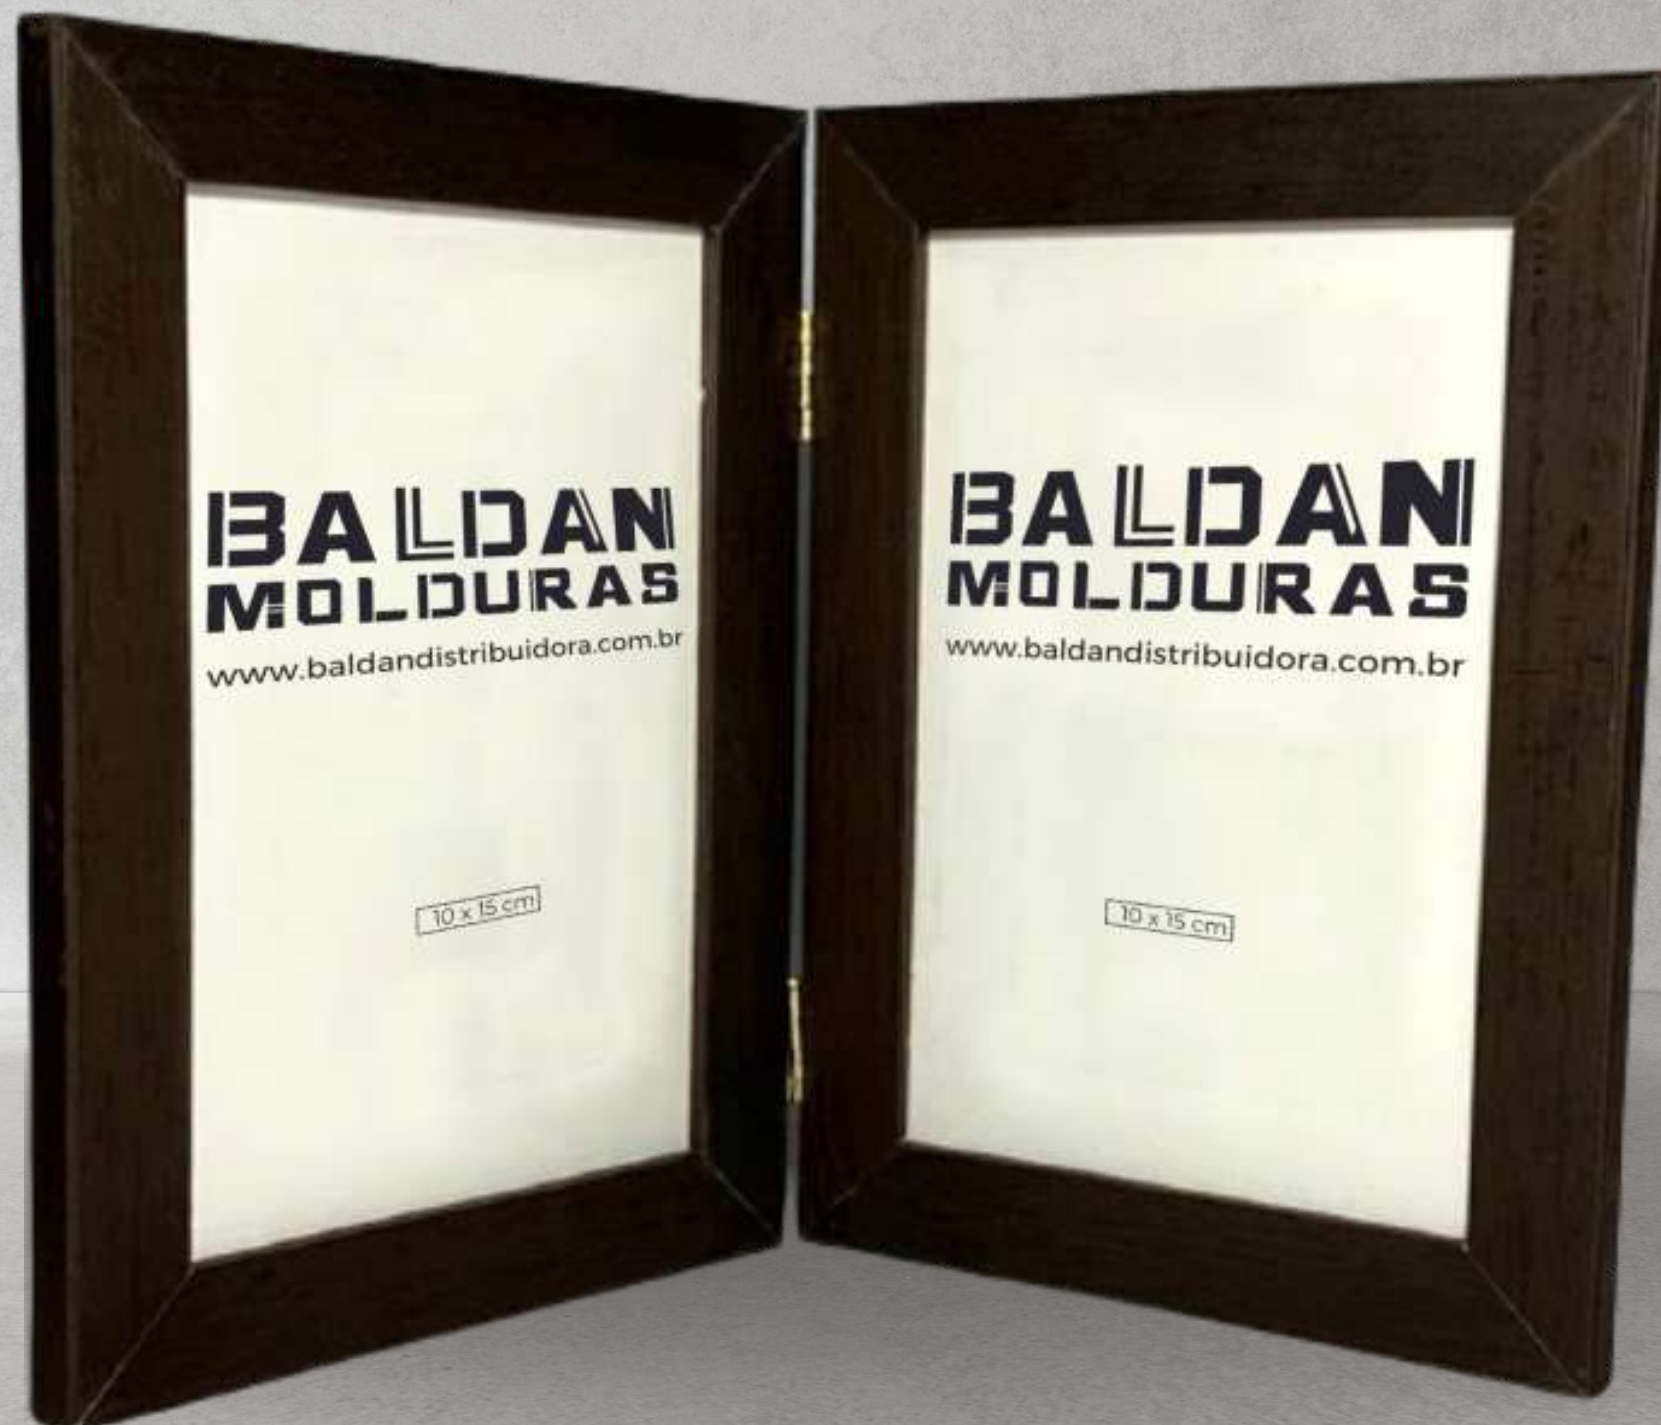

2.0 cm wide

5.0 cm thick

Sizes

15 cm x 21 cm

30 cm x 40 cm

DOUBLE PORTRAIT HOLDER FIFTEEN LINE

Frame dimensions

1.5 cm wide
1.0 cm thick

Colors

Picture dimensions

10 cm x 15 cm

15 cm x 21 cm

DOUBLE PORTRAIT HOLDER SLIM LINE

Frame dimensions

2.0 cm wide

1.0 cm thick

Colors

Picture dimensions

10 cm x 15 cm

15 cm x 21 cm

WALL KEY HOLDERS

SLIM LINE

Frame dimensions

2.0 cm wide