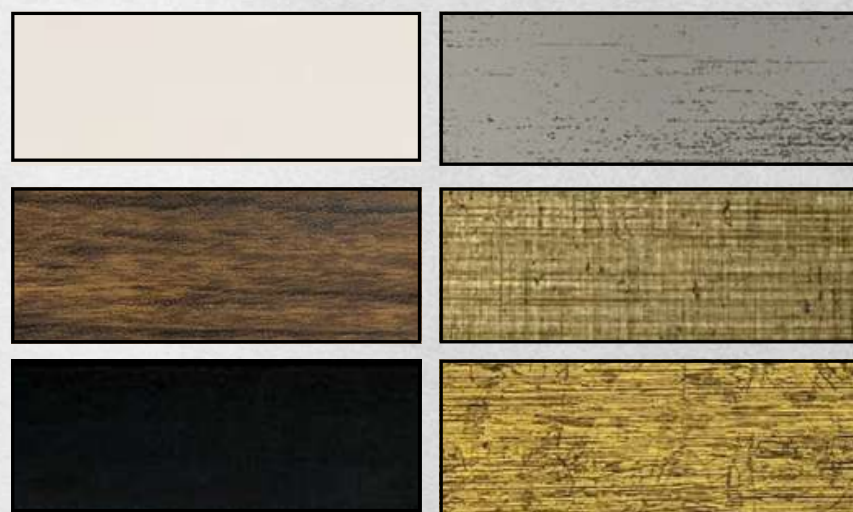

LINE BOX

Frame dimensions

2.0 cm wide

2.0 cm thick

Colors

Internal dimensions

10 cm x 15 cm	21 cm x 30 cm
13 cm x 18 cm	24 cm x 30 cm
15 cm x 21 cm	25 cm x 38 cm
20 cm x 25 cm	30 cm x 40 cm
20 cm x 30 cm	30 cm x 45 cm