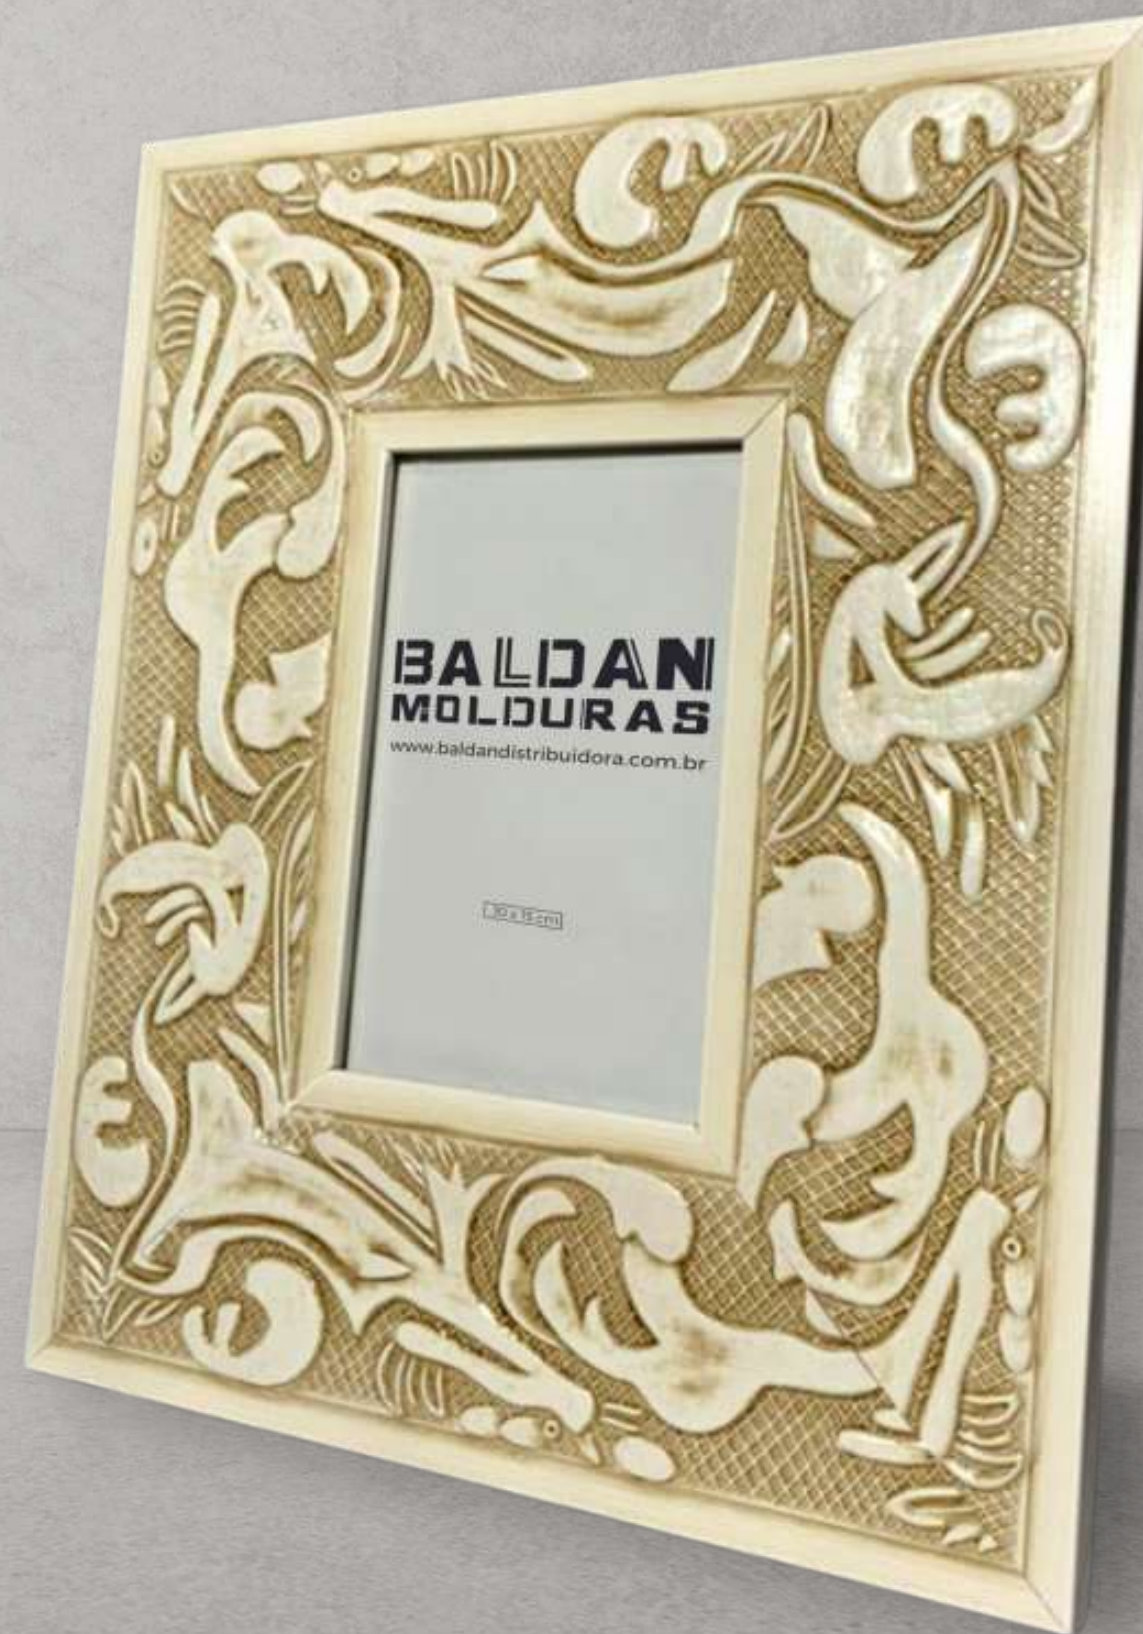

LINE FLORES

Frame dimensions

8.0 cm wide
2.0 cm thick

Colors

Internal dimensions

10 cm x 15 cm	21 cm x 30 cm
13 cm x 18 cm	24 cm x 30 cm
15 cm x 21 cm	25 cm x 38 cm
20 cm x 25 cm	30 cm x 40 cm
20 cm x 30 cm	30 cm x 45 cm