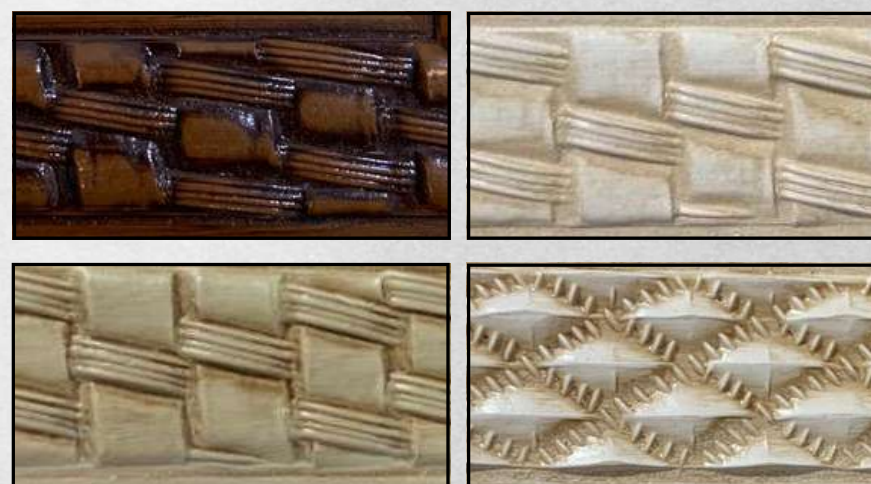

LINE CLAY

Frame dimensions

3.0 cm wide

1.0 cm thick

Colors

Internal dimensions

10 cm x 15 cm	21 cm x 30 cm
13 cm x 18 cm	24 cm x 30 cm
15 cm x 21 cm	25 cm x 38 cm
20 cm x 25 cm	30 cm x 40 cm
20 cm x 30 cm	30 cm x 45 cm