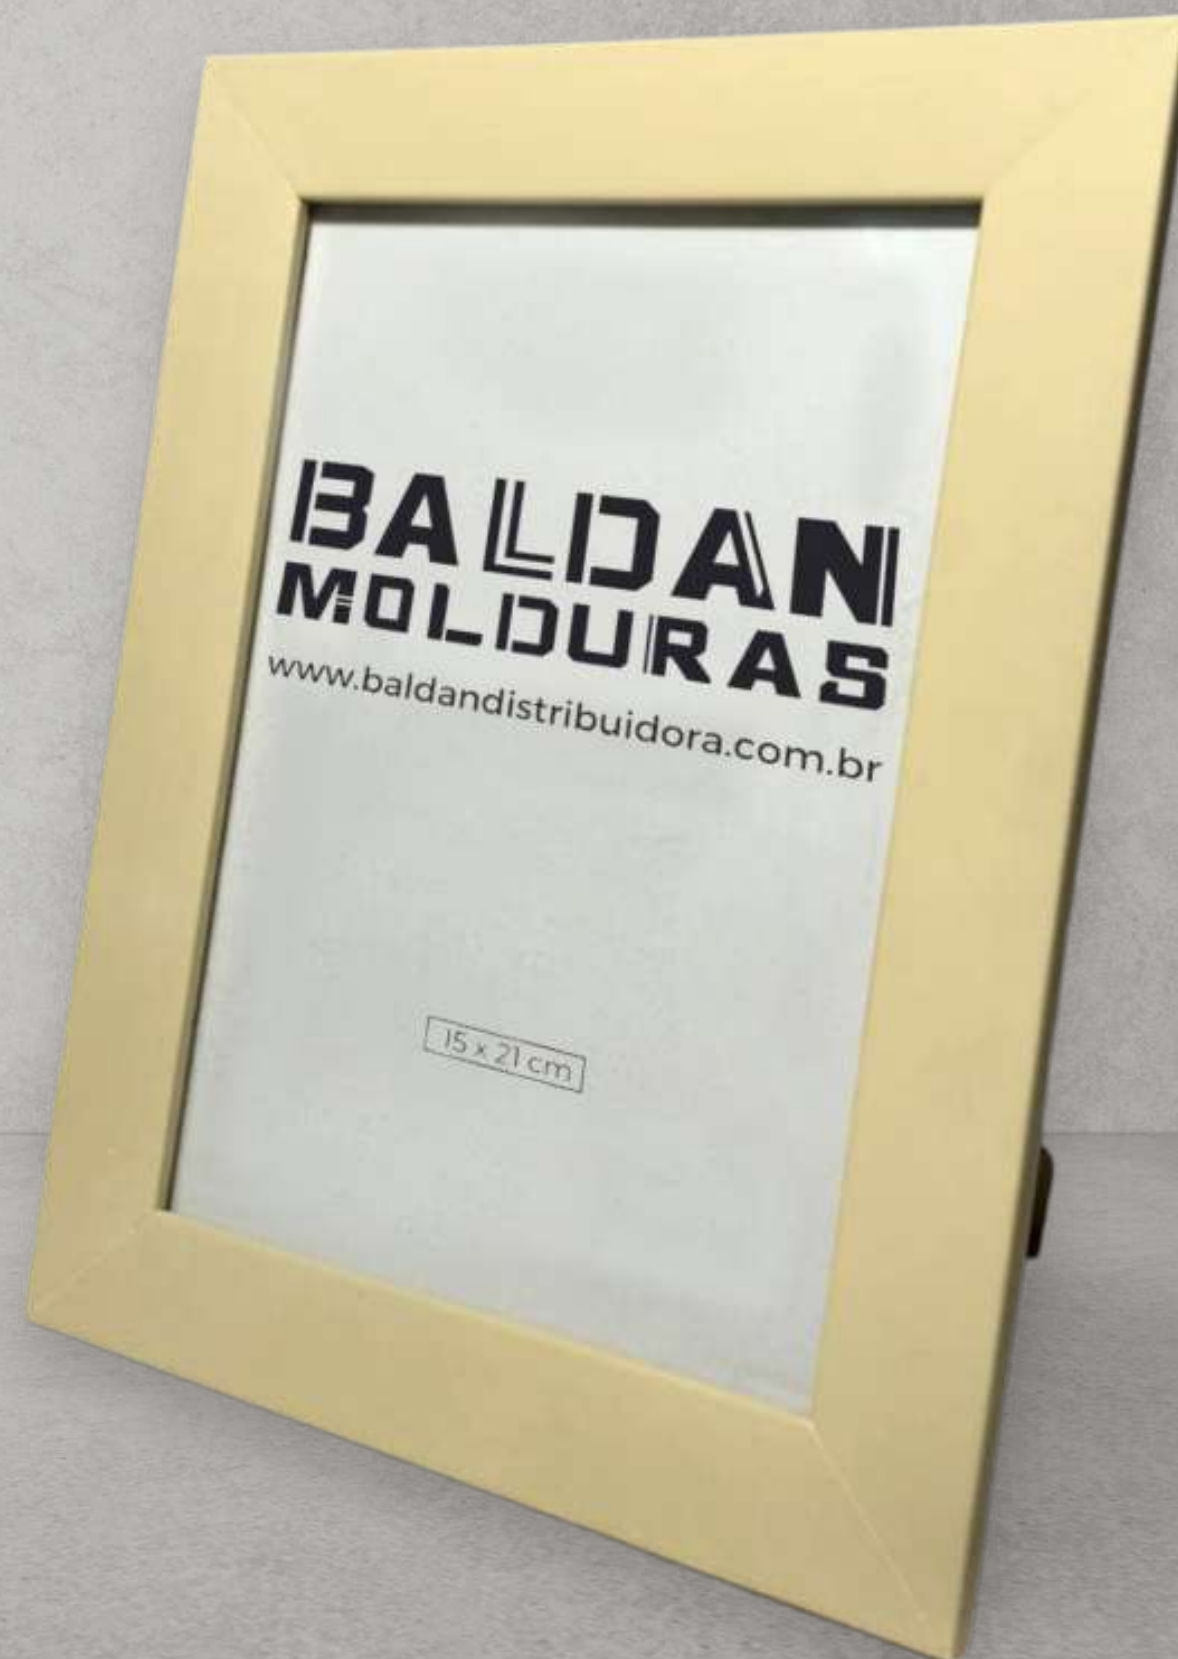

LINE PERAU

Frame dimensions

3.0 cm wide

1.0 cm thick

Colors

Internal dimensions

10 cm x 15 cm	21 cm x 30 cm
13 cm x 18 cm	24 cm x 30 cm
15 cm x 21 cm	25 cm x 38 cm
20 cm x 25 cm	30 cm x 40 cm
20 cm x 30 cm	30 cm x 45 cm