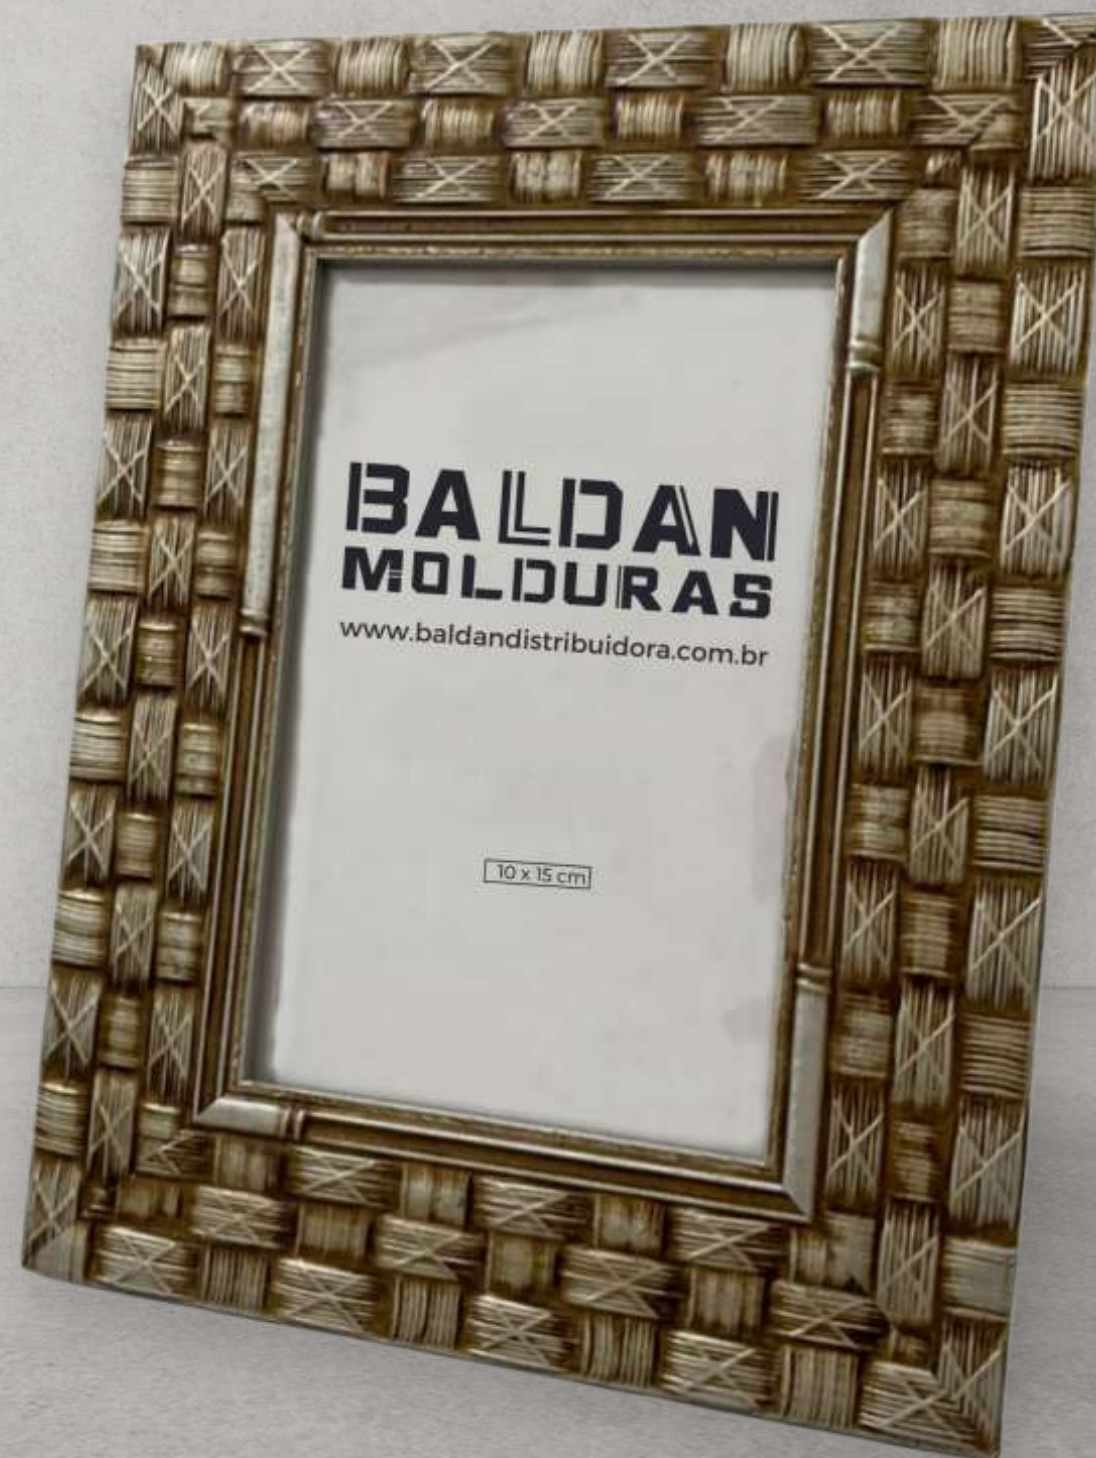

LINE RETRO

Frame dimensions

4.0 cm wide

1.0 cm thick

Colors

Internal dimensions

10 cm x 15 cm	21 cm x 30 cm
13 cm x 18 cm	24 cm x 30 cm
15 cm x 21 cm	25 cm x 38 cm
20 cm x 25 cm	30 cm x 40 cm
20 cm x 30 cm	30 cm x 45 cm