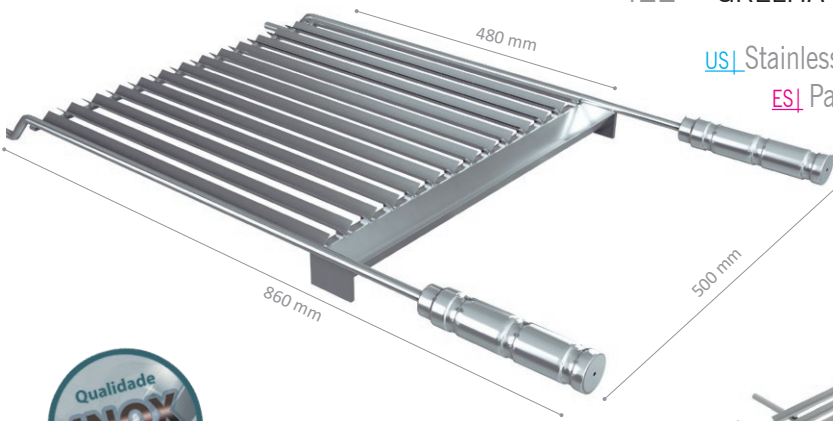

Com Coletor - Grease Collector - Con Graseira

Com Coletor e Chapa Auxiliar
Grease Collector And Auxiliary Plate
Con Graseira y Placa Auxiliar

Qual