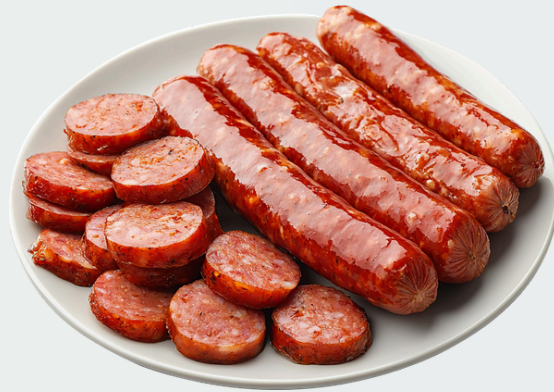

SAUSAGES

Gusto Más

PRODUCT	TYPE/Specs	Packaging
SMOKED FRANKFURTER CHICKEN SAUSAGE	465 g e	Vacuum
SMOKED HOT DOG CHICKEN SAUSAGE	465 g e	Vacuum
PEPERONI SMOKED BEEF SUJUK	800 g e	Baton
SALAMI SMOKED BEEF SUJUK	1500 g e	Baton