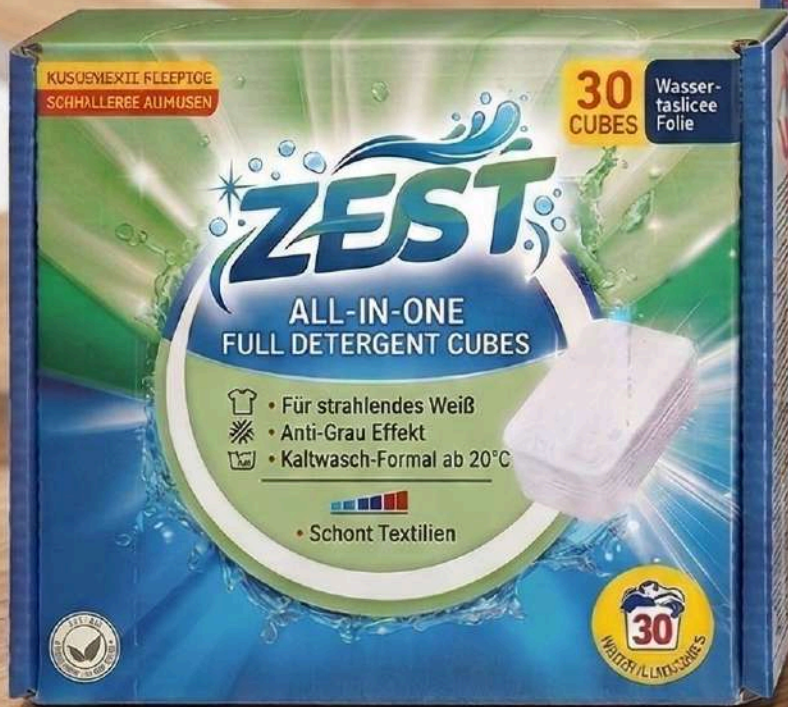

CLEANING CHEMICALS

**NEW
PRODUCT**

ZEST

WASHING MACHINE TABLETS

ECO-WASH

COTON 40°
50°
60°
70°
Sonder-
Wäschen

Seermin
50°
60°
70°
Astrament

COTON 40°