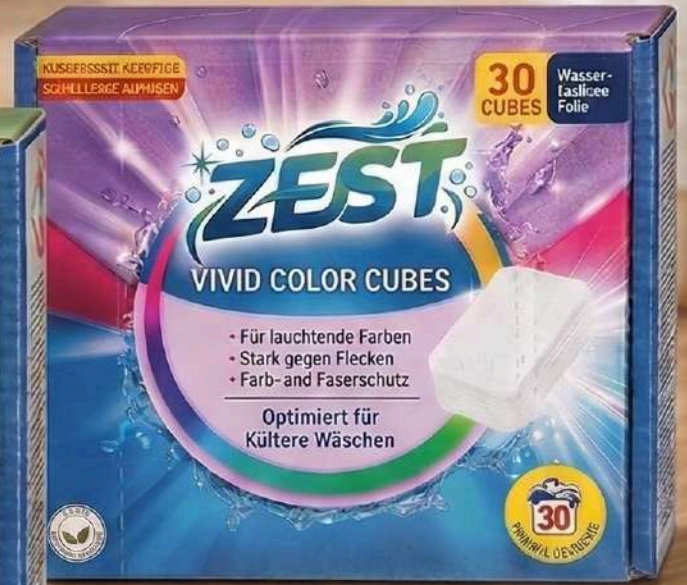

CLEANING CHEMICALS

**NEW
PRODUCT**

ZEST

WASHING MACHINE TABLETS

ECO-WASH

COTON 40°
50°
60°
70°
Sonder-
Wäschen

Seermin
50°
60°
70°
Astrament

COTON 40°